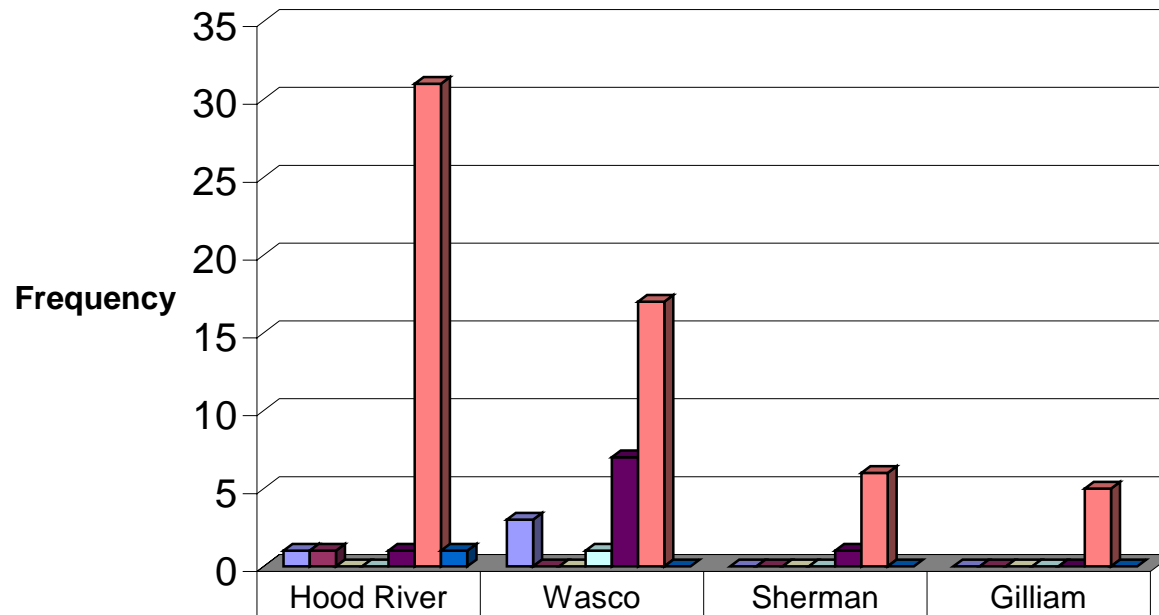

SOC Youth by Ethnicity & County (n = 75)

	Hood River	Wasco	Sherman	Gilliam
Amer Indian Alaskan Native	1	3	0	0
Asian	1	0	0	0
Black or African-American	0	0	0	0
Hawaiian or Pacific Islander	0	1	0	0
Hispanic or Latino	1	7	1	0
White	31	17	6	5
Bi-Racial	1	0	0	0